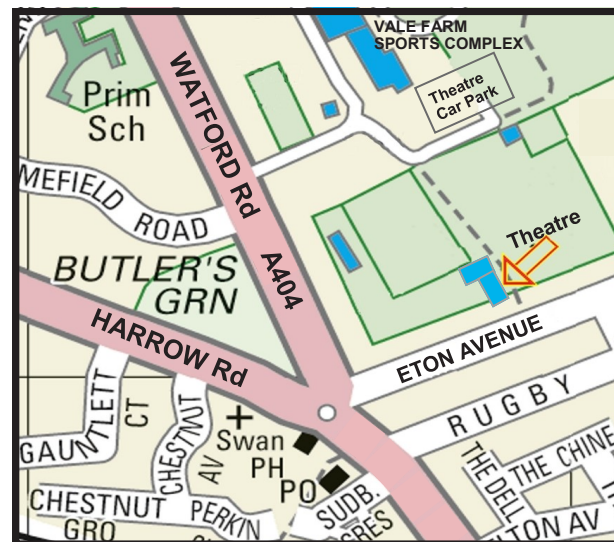

Entrance to the theatre is by foot only, from the path between the security patrolled car park at Vale Farm and Eton Ave.

Closest Stations

Overground:
Sudbury & Harrow Road
Underground:
Sudbury Town (Piccadilly Line 10 mins)