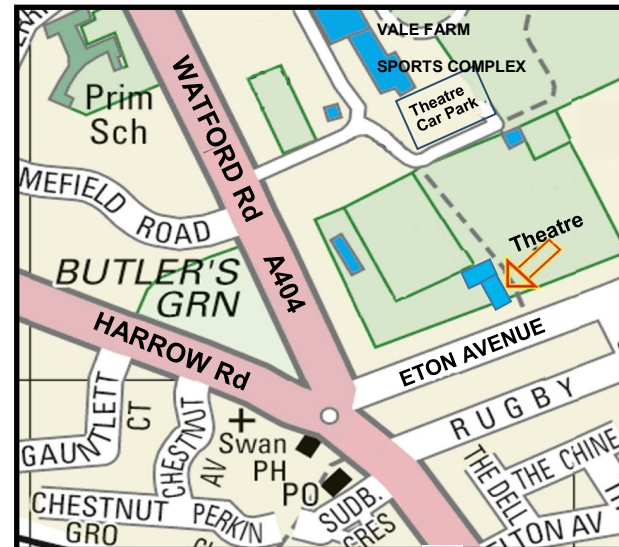

PLEASE ORDER TICKETS BY POST OR
BOOK ONLINE AT www.eastlanetheatre.co.uk

Entrance to the theatre is by foot only,
from the path between the car park at Vale Farm and Eton Ave.

Closest Stations
Overground:
Sudbury & Harrow Road
Underground:
Sudbury Town (Piccadilly Line
10 mins)