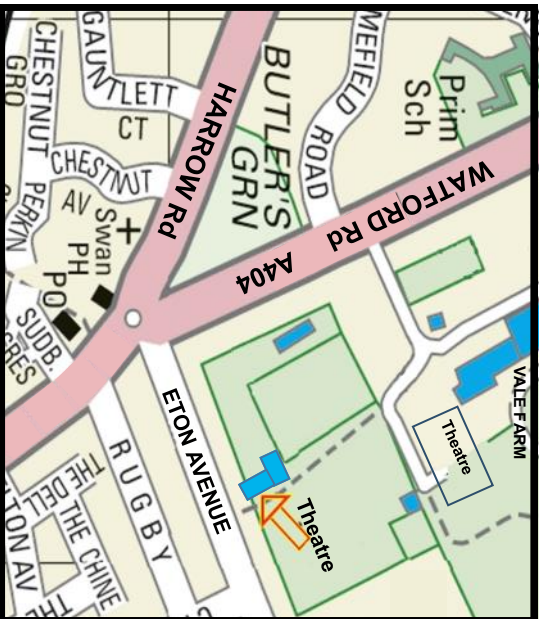

Please tick the box

East Lane Theatre Box Office

41 Stephens Way

Sleaford, NG34 7JN

PLEASE ORDER TICKETS BY POST OR

BOOK ONLINE AT www.eastlanetheatre.co.uk

Entrance to the theatre is by foot only,

from the path between the security patrolled car park at Vale Farm and Eton Ave.

Closest Stations

Overground:

Sudbury & Harrow Road