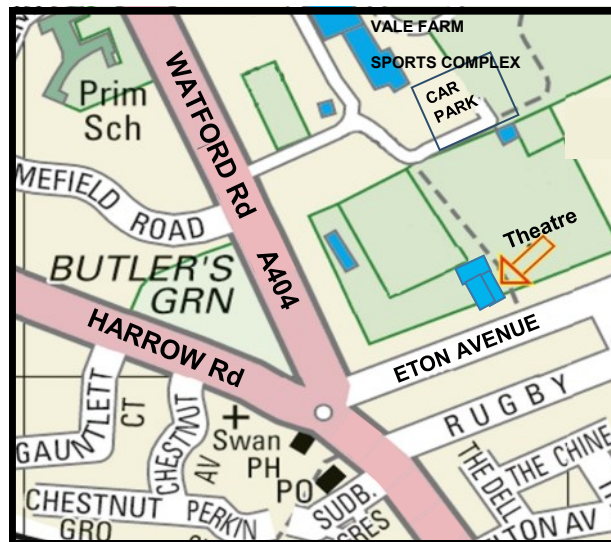

**Entrance to the theatre is by foot only,** from the path between the car park at Vale Farm and Eton Ave.

**Postcode: HA0 3HG**

**Closest Stations**

Overground:  
Sudbury & Harrow Road

Underground:  
Sudbury Town (Piccadilly Line