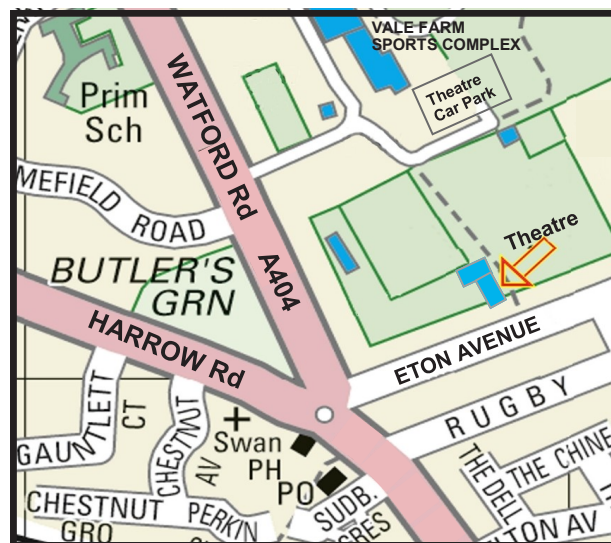

Woman in Mind is at times funny, and at other times devastatingly sad. It is the work of a master playwright and not to be missed.

EAST LANE THEATRE

Woman in Mind

(December Bee)

by Alan Ayckbourn

Thurs 19th, Fri 20th, Sat 21st,
Weds 25th, Thurs 26th, Fri 27th, Sat 28th
July at 7.45 p.m.

An amateur production in association with Samuel French

BOOKING FORM (PLEASE USE CAPITAL LETTERS)

Please complete this form giving alternative dates, and send it together with an S.A.E and cheque to the Box Office address. You will be contacted if none of your preferred dates are available. We regret, that once issued, tickets cannot be returned or money refunded.

Title	Date	Alternative Date	Number of tickets
WOMAN IN MIND		TICKET PRICE	£12.00

I enclose a cheque payable to E.L.T.C. for £.....

Surname..... Initials..... Title.....

Address .....

.....

.....Postcode.....

Contact telephone number.....

If you would like to continue to receive these flyers please tick this box (if you don't you will be taken off our list)

☐

East Lane Theatre Box Office
41 Stephens Way
Sleaford, NG34 7JN
Telephone: 07762 622215

PLEASE ORDER TICKETS BY POST OR
BOOK ONLINE AT www.eastlanetheatre.co.uk
(£13.20 including booking fee)

Entrance to the theatre is by foot only, from the path between the security patrolled car park at Vale Farm and Eton Ave.

Closest Stations

Overground:
Sudbury & Harrow Road
Underground:
Sudbury Town (Piccadilly Line 10 mins)

Buses

18, 92, 182, 245

Postcode: HA0 3HG