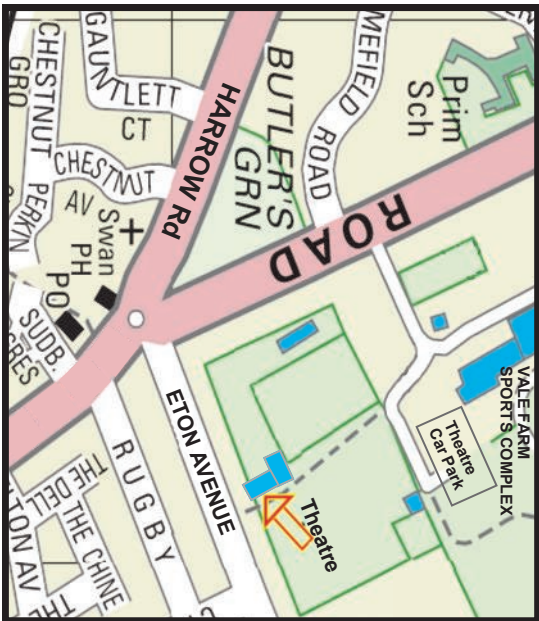

An amateur production in association with Samuel French Ltd

A delightful comedy evening with three couples successively occupy a suite at the Plaza Hotel N.Y.

**Thurs 26th, Fri 27th, Sat 28th April Wed 2nd, Thurs 3rd, Fri 4th, and Sat 5th May at 7.45 pm**

Doors open 30 minutes before show commences

**East Lane Theatre Box Office**  
**41 Stephens Way**  
**Sleaford, NG34 7JN**  
**Telephone: 07762 622215**

**Entrance to the theatre is by foot only,** from the path between the security patrolled car park at Vale Farm and Eton Ave.

**Closest Stations**  
 Overground: Sudbury & Harrow Road  
 Underground: Sudbury Town (Piccadilly Line - 10 mins)

**Buses**  
 18, 92, 182, 245

**Postcode: HA0 3HG**

**BOOK ONLINE AT [www.eastlanetheatre.co.uk](http://www.eastlanetheatre.co.uk)**  
 (£13.20 including booking fee)