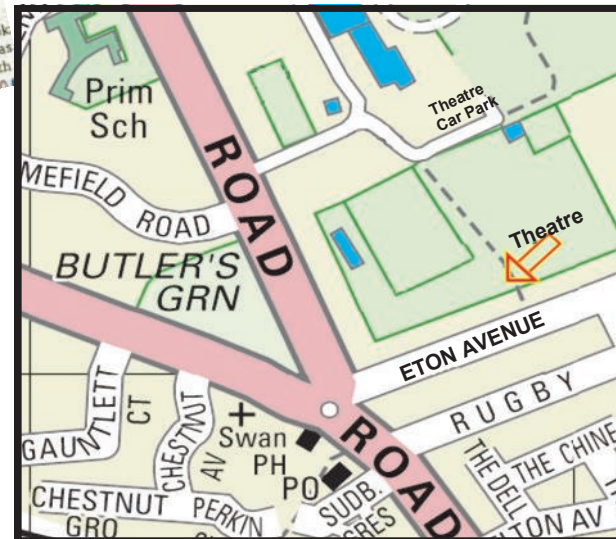

Entrance to the theatre is by foot only, from the path between the security patrolled car park at Vale Farm and Eton Ave.

Closest Stations

Overground:
Sudbury & Harrow Road

Underground:
Sudbury Town (Piccadilly Line 10 mins)