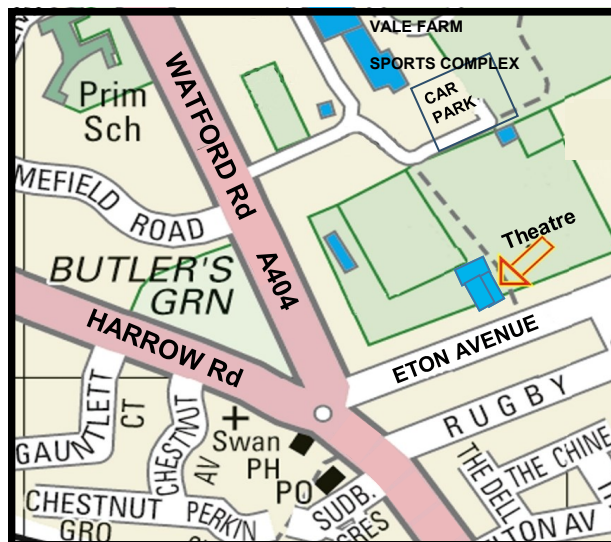

BOOK ONLINE AT www.eastlanetheatre.co.uk

Entrance to the theatre

is by foot only,

from the path between the security patrolled car park at Vale Farm and Eton Ave.

Closest Stations

Overground:
Sudbury & Harrow Road
Underground:
Sudbury Town (Piccadilly Line
10 mins)

Entrance to the theatre
is by foot only,
 from the path between the security patrolled car park at Vale Farm and Eton Ave.

Closest Stations
 Overground:
 Sudbury & Harrow Road
 Underground:
 Sudbury Town (Piccadilly Line
 10 mins)