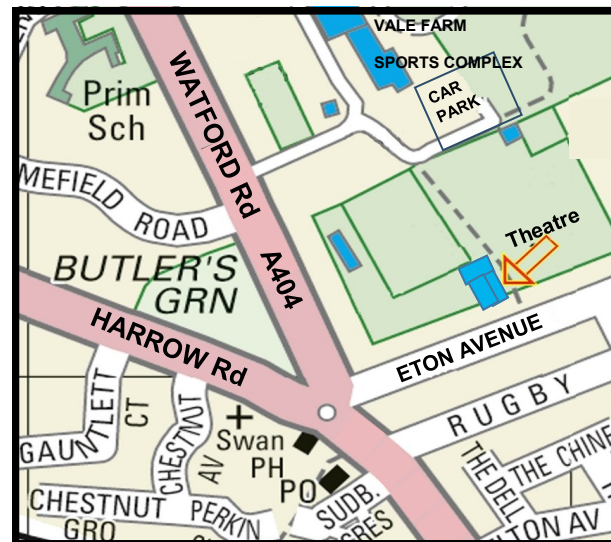

BOOK ONLINE AT www.eastlanetheatre.co.uk

Entrance to the theatre

is by foot only,

from the path between the security patrolled car park at Vale Farm and Eton Ave.

Closest Stations

Overground:
Sudbury & Harrow Road
Underground:
Sudbury Town (Piccadilly Line
10 mins)

Entrance to the theatre
is by foot only,
 from the path between the security patrolled car park at Vale Farm and Eton Ave.

Closest Stations
 Overground:
 Sudbury & Harrow Road
 Underground:
 Sudbury Town (Piccadilly Line
 10 mins)