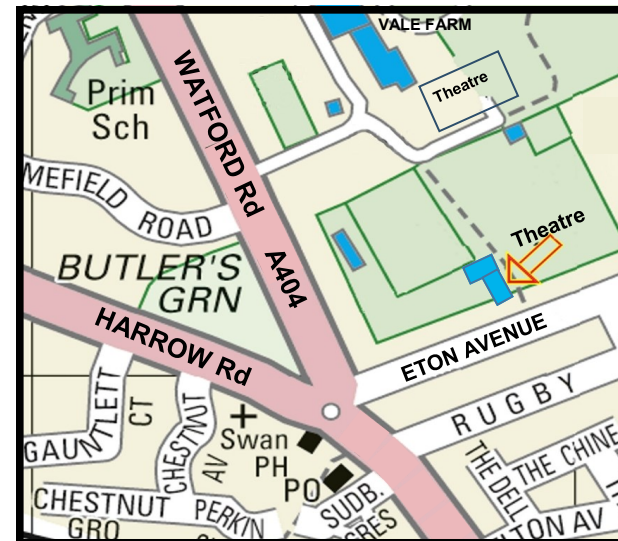

Entrance to the theatre is by foot only, from the path between the security patrolled car park at Vale Farm and Eton Ave.

Closest Stations
Overground:
Sudbury & Harrow Road
Underground:
Sudbury Town (Piccadilly Line 10 mins)

Buses
18 ,92,182,245
Postcode: HA0 3HG